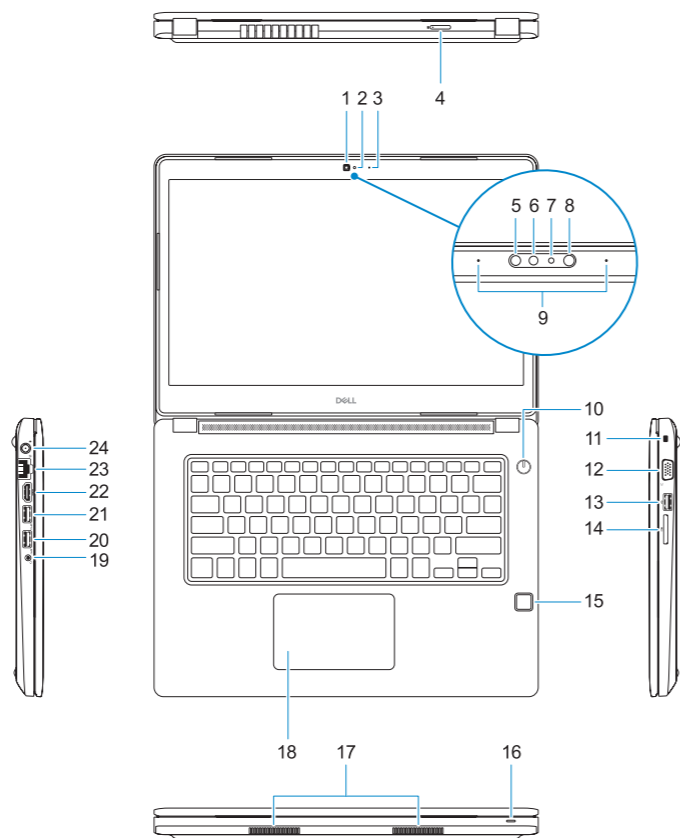

P79G

P79G001

Latitude 14-3480

Features

Značajke | Jellemzők | Характеристики | Funkcije

1. Camera
2. Camera status light
3. Microphone
4. SIM-card slot (optional)
5. Infrared camera (Touch version only)
6. Infrared emitter (Touch version only)
7. Camera status light (Touch version only)
8. Camera (Touch version only)
9. Microphones (Touch version only)
10. Power button
11. Noble Wedge security-cable slot
12. VGA port
13. USB 2.0 port
14. Memory card reader
15. Fingerprint reader (optional)
16. Status light
17. Speakers
18. Touchpad
19. Headset/microphone combo jack
20. USB 3.0 port
21. USB 3.0 port with PowerShare only
22. HDMI port
23. Network port
24. Power adapter port
25. Service Tag label