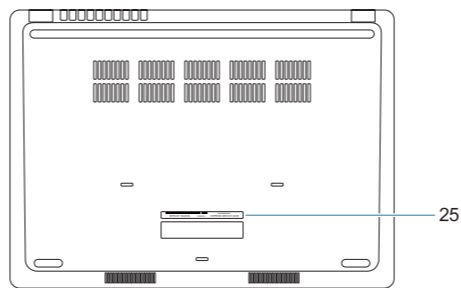

P79G

P79G001

Latitude 14-3480

Features

Značajke | Jellemzők | Характеристики | Funkcije

1. Camera
2. Camera status light
3. Microphone
4. SIM-card slot (optional)
5. Infrared camera (Touch version only)
6. Infrared emitter (Touch version only)
7. Camera status light (Touch version only)
8. Camera (Touch version only)
9. Microphones (Touch version only)
10. Power button
11. Noble Wedge security-cable slot
12. VGA port
13. USB 2.0 port
14. Memory card reader
15. Fingerprint reader (optional)
16. Status light
17. Speakers
18. Touchpad
19. Headset/microphone combo jack
20. USB 3.0 port
21. USB 3.0 port with PowerShare only
22. HDMI port
23. Network port
24. Power adapter port
25. Service Tag label